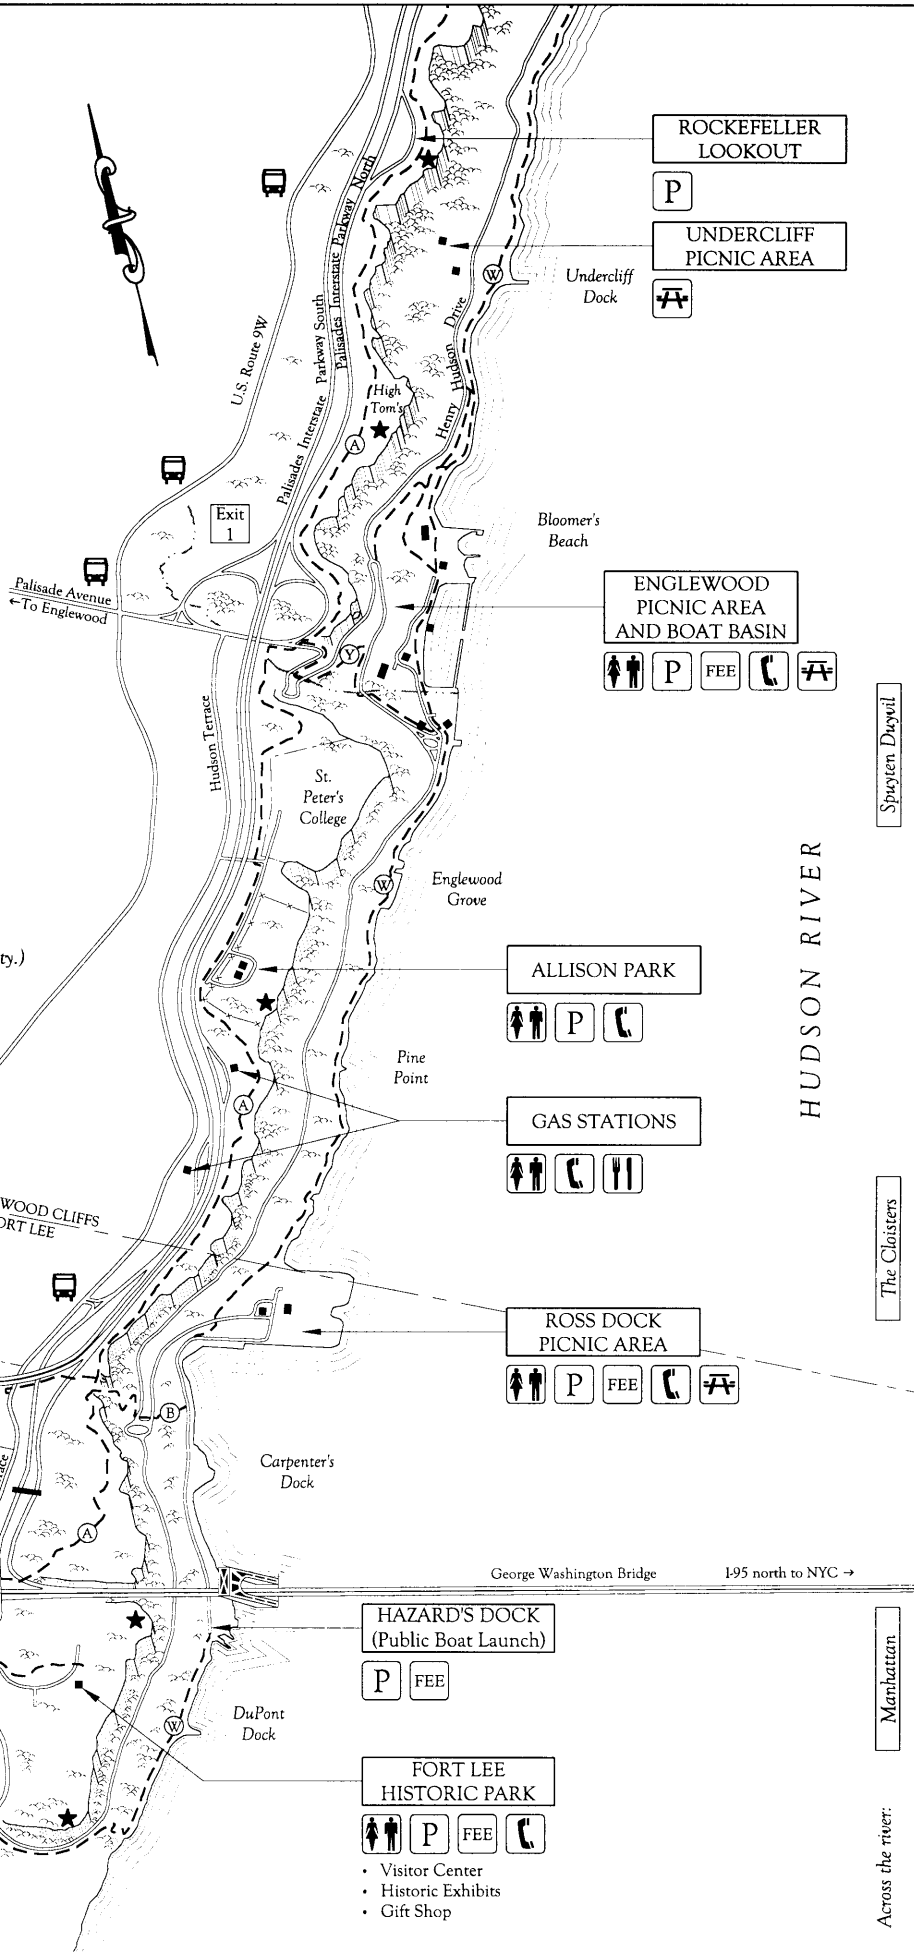

Continued on Map 2

**LEGEND**

- Public Restrooms
- Parking Area
- Fee Charged In-Season
- Pay Phone
- Picnic Area
- Food, Drinks and Snacks
- Building or Structure
- Hiking Trail
- Cross-Country Ski Trail
- View Point
- Bus Stop
- Improved Road
- Unimproved Road
- Hiking Trail
- Stream
- Boundary
- Fence
- Cliff Edge

See Map 2 for trail descriptions.

Scale: North-South 1 inch=2000 feet.  
East-West 1 inch=1000 feet.

(Horizontal scale has been exaggerated for clarity.)

Graphic Scale in Miles

3

2

1

0

HUDSON RIVER

Spryten Drive

The Cloisters

Manhattan

Across the river:

**PALISADES INTERSTATE PARK COMMISSION - NEW JERSEY SECTION**  
Southern Part of Park (Map 1 of 3)